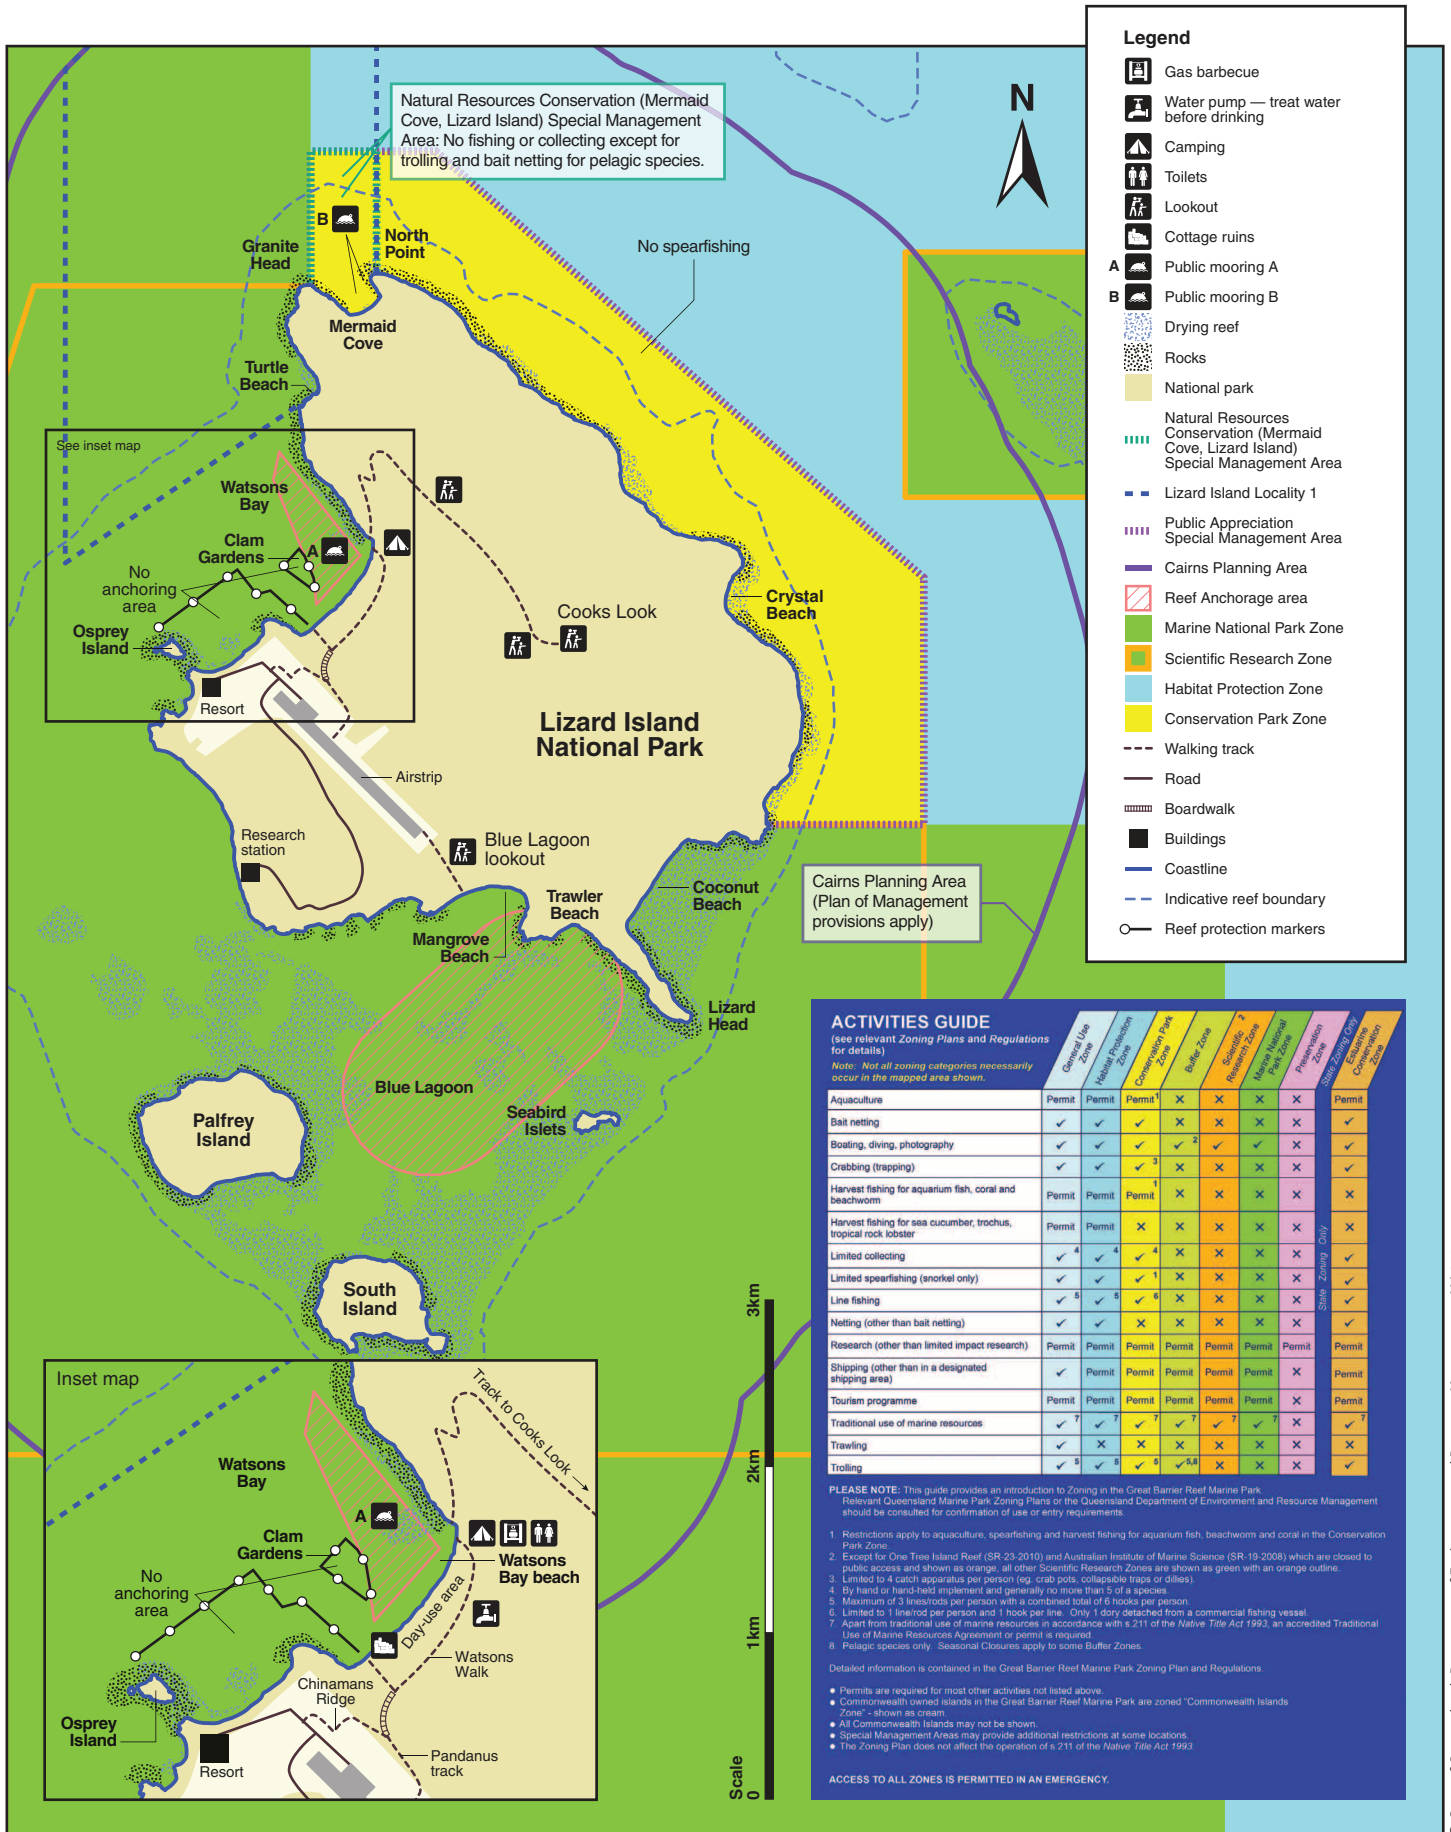

Lizard Island National Park

Great Barrier Reef Marine Park

November 2009

This map provides an introduction to marine park zoning around Lizard Island. Vessel anchoring restrictions and fishing and collecting restrictions apply. For more information contact the Great Barrier Reef Marine Park Authority (GBRMPA) — phone 1800 990 177 or go to www.gbrmpa.gov.au